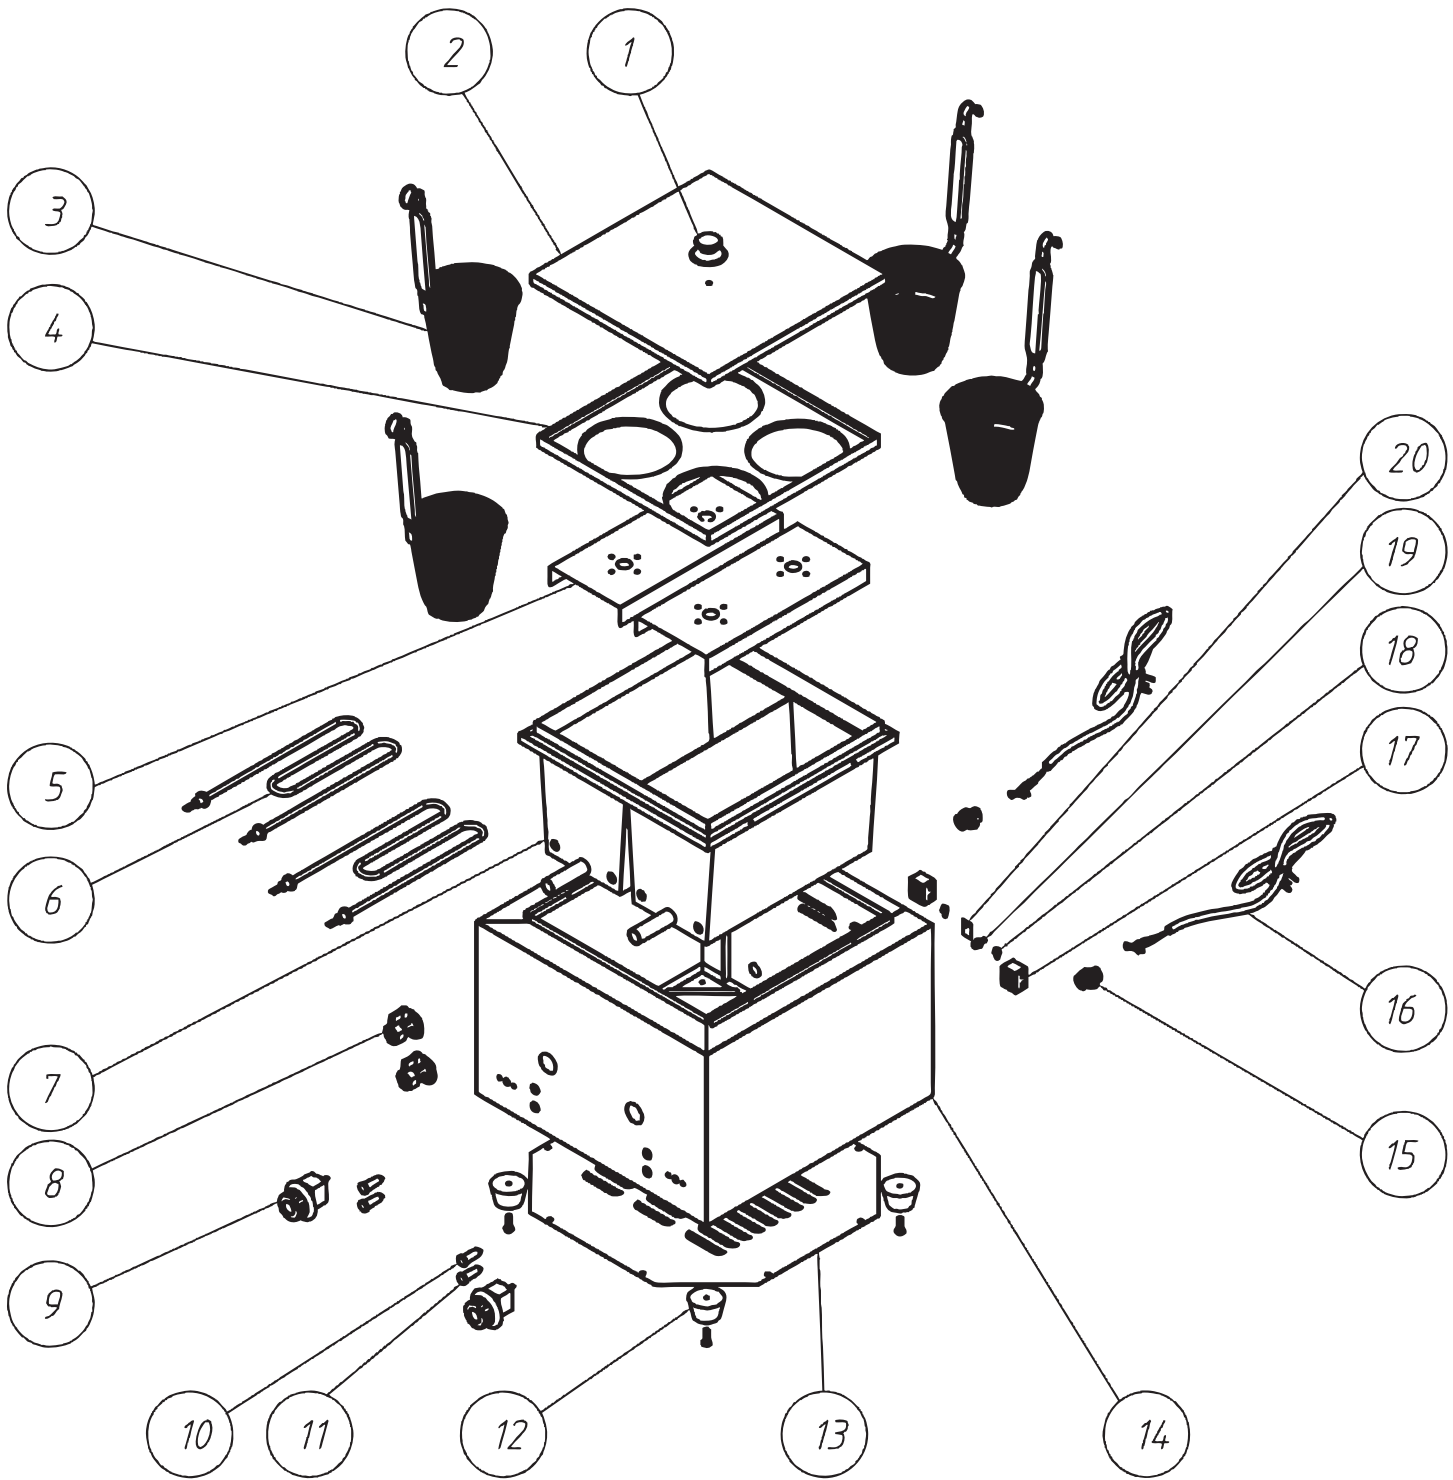

Parts Breakdown

Model CE-CN-0004-A 43559

Parts Breakdown

Model CE-CN-0004-A 43559

Item No.	Description	Position	Item No.	Description	Position	Item No.	Description	Position
65957	Handle for Tank Cover for 43559	1	65964	Water Drain Valve for 43559	8	65971	Power Cord Holder for 43559	15
65958	Tank Cover for 43559	2	65965	Thermostat for 43559	9	65972	Power Cord for 43559	16
65959	Basket for 43559	3	65966	Power Indicator for 43559	10	65973	Terminal Block for 43559	17
65960	Basket Support for 43559	4	65967	Heating Indicator for 43559	11	65974	Ground Wire Label for 43559	18
65961	Heater Cover for 43559	5	65968	Rubber Feet for 43559	12	65975	M5x12 Copper Screw for 43559	19
65962	Heater for 43559	6	65969	Bottom Cover for 43559	13	65976	Equipotential Terminal for 43559	20
65963	Water Tank for 43559	7	65970	Base for 43559	14			